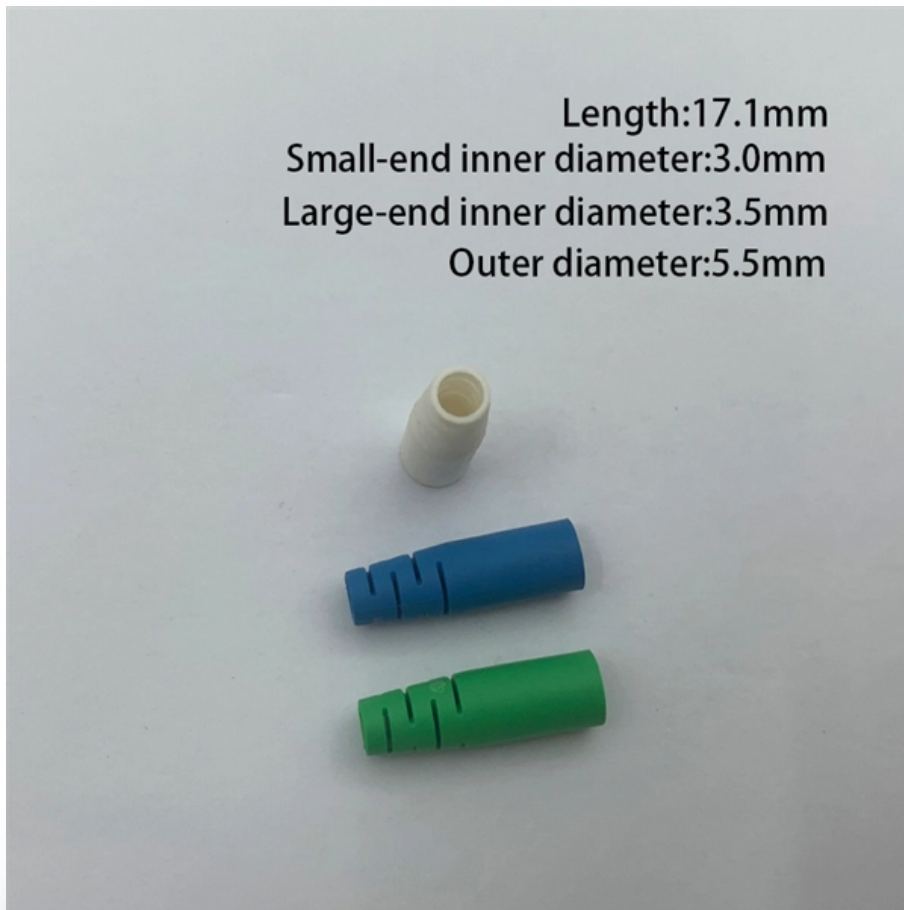

ZTP Thermal & Power

Thailand Server Rack Power Distribution System Wall- Mounted