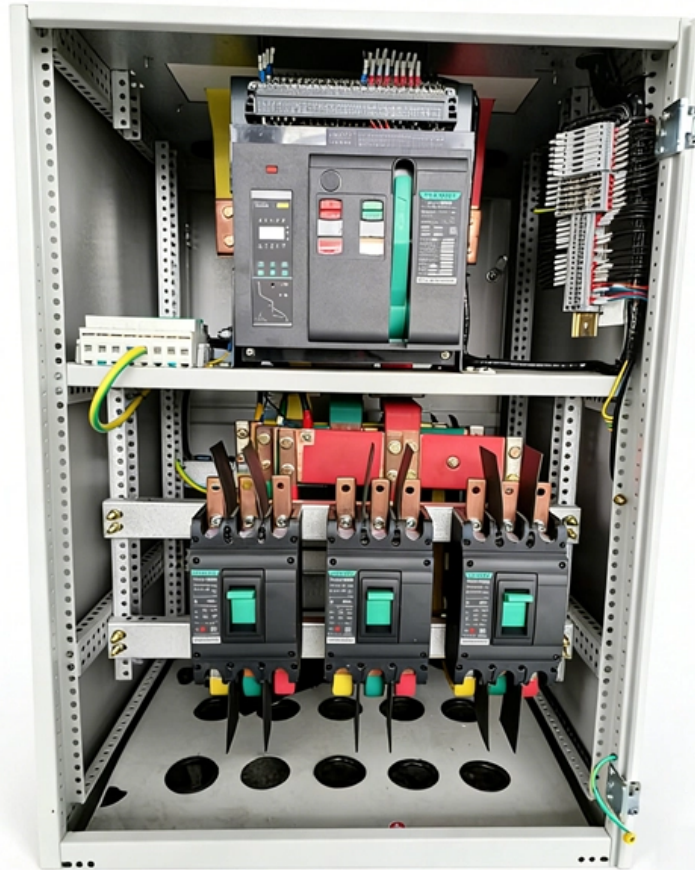

Touchscreen Explosion-proof Distribution Box Quotation

Touchscreen Explosion-proof Distribution Box Quotation

Outdoor Power Distribution Cabinet Explosion-Proof Distribution Box

Outdoor Power Distribution Cabinet Explosion-Proof Distribution Box Touch Screen
Factory Lighting Box IP65 Rated Model CUSTRR036

[Read More](#)

CE92 Explosion-proof power distribution boxes

Need help choosing the right product? Contact our experts or request a quote today.
Speak to a Specialist

[Read More](#)

Explosion-proof distribution box with touch screen,

Explosion-proof distribution box with touch screen, explosion-proof control cabinet with touch screen, explosion-proof inverter cabinet with touch screen.

[Read More](#)

ATEX Explosion-proof Distribution Box Display Screen Temperature