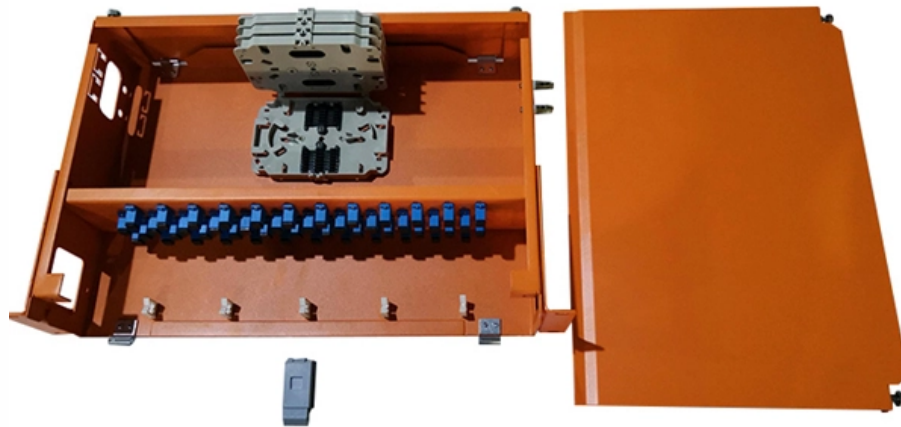

UAE Wall-Mounted Distribution Box with 24 Cores

UAE Wall-Mounted Distribution Box with 24 Cores

Avalon AN-MODF-288DS Mini ODF-288F-Wall Mount

Perfectly suited for installation at building entrances, data centres, and floor telecom facilities or closets, this compact fibre splice enclosure ensures seamless cross

[Read More](#)

HTB8003 Fiber Distribution Box - High-Capacity Solution

FEATURES Can install 8*SC simplex adapters and 24*splice. Up to 24 cores, light weight, small size, easy installation. Provide splice protection of fiber cable and pigtail. Made of

[Read More](#)

Premium-Line 24 ports Wall Mounted Fiber Optic Box

Premium Line 24 ports wall mount fiber optic box is used for the direct termination of fibers. Box include two separate sections.

[Read More](#)

24 Cores FTTH CTO Fiber Distribution Box

24 Cores FTTH CTO Fiber Distribution Box, is waterproof, UV-resistant, and outdoor-ready, supporting wall and pole mounting. Its efficient double-layer design

[Read More](#)