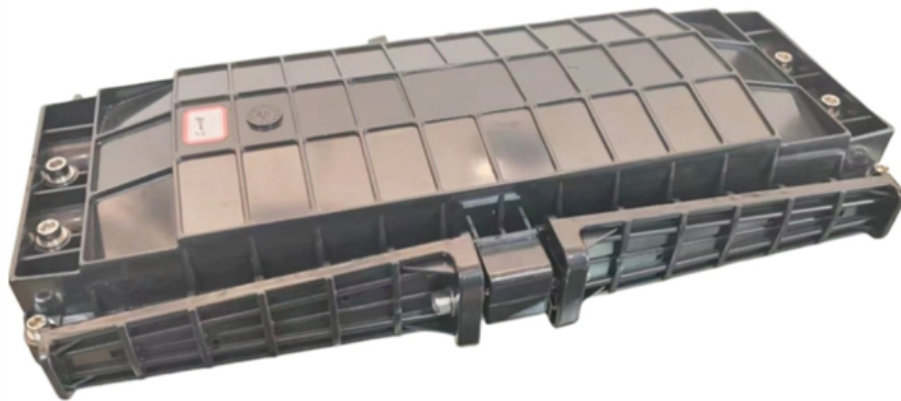

Usage of wire clamps for wire mesh cable trays

Usage of wire clamps for wire mesh cable trays

Cablofil CP600GS Pre-Galvanised Steel Wire Cable Tray Cover

Pre-galvanised steel wire cable tray cover designed for industrial cable protection. Compatible with wire mesh trays and cover clamps, offering corrosion resistance and halogen free operation.

[Read More](#)

CC11-15-1 Wholesale No Drill Clamp Mount Under Desk Cable

CC11-15-1 Wholesale No Drill Clamp Mount Under Desk Cable Management Tray Wire Organizer Metal Mesh Basket Power Strip Storage

[Read More](#)

Cablofil CP100GS Pre-Galvanised Steel Wire Cable Tray Cover

Pre-galvanised steel wire cable tray cover for retaining and protecting cables in industrial installations. Compatible with wire mesh trays and cover clamps, offering corrosion resistance and halogen free

a brief overview, installation

[Read More](#)

Cablofil CP200GS Pre-Galvanised Steel Wire Cable Tray Cover

Overview Cablofil CP200GS is a protective cover for wire mesh cable tray systems, used to retain and shield cables in industrial installations. It is compatible with wire mesh trays and installed using cover