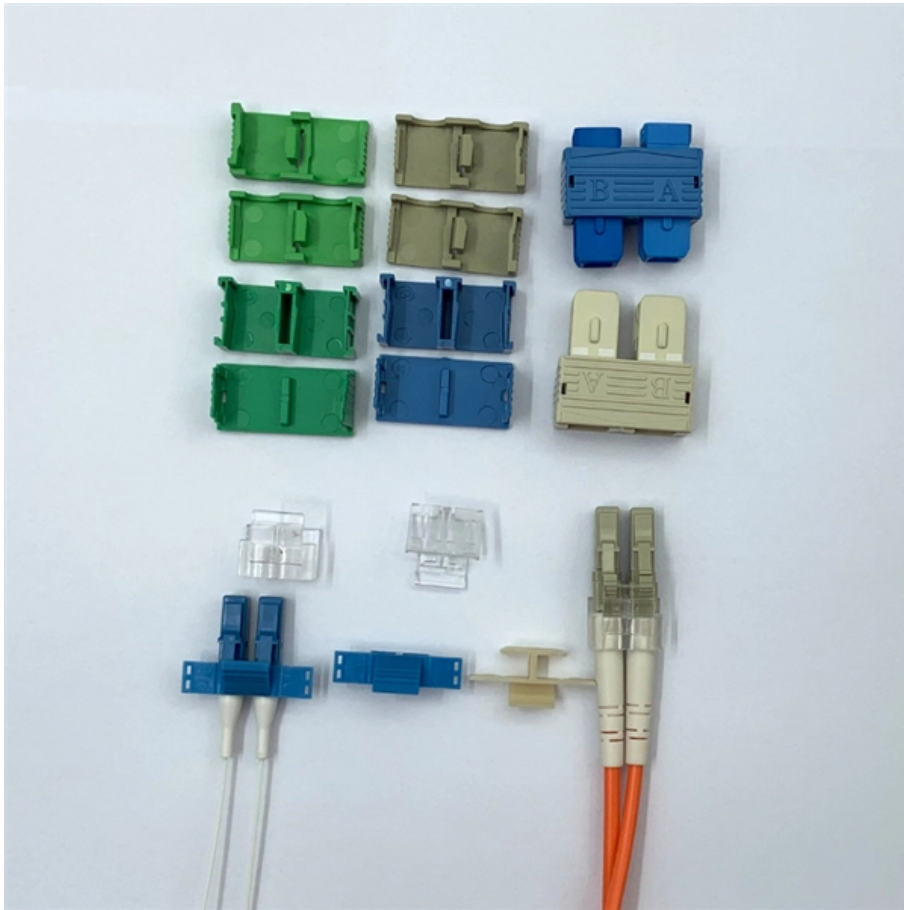

Waterproof cable tray cover plate climbing slope

Waterproof cable tray cover plate climbing slope

Kable Kontrol® Outdoor Rated Cable Raceway

Outdoor rated cable raceway is designed to resist the elements while protecting & organizing your exterior cables from potential damage or untidiness shop now.

[Read More](#)

Cable Tray Cover , 100mm & 300mm Available , Metsec

We provide a range of closed and ventilated cable tray covers available in a variety of finishes, as well as extra cable tray cover clips and clamps.

[Read More](#)

Technical Guidelines for Cable Tray Installation and

Cable tray installation must comply with specific technical standards to ensure electrical safety, system reliability, and long-term maintainability. This document

How to Install Cable Tray: A Comprehensive Guide to Different Cable

Welcome to our step-by-step guide on installing cable trays! In this video, we'll explore the different types of cable trays available and provide detailed instructions for their installation.