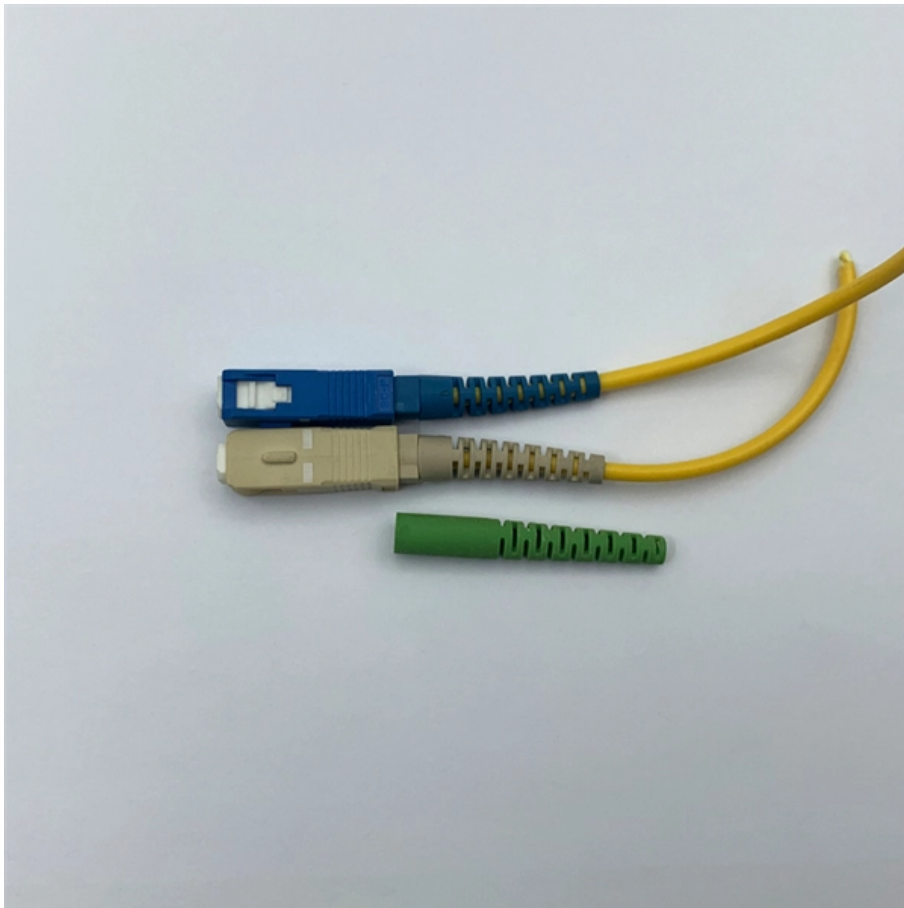

Yofc fiber optic patch cord

Yofc fiber optic patch cord

Kexint Sc/APC-LC/APC Connector GJYXFCH Fiber Optic Patch Cord

A fiber optic patch cord is a fiber optic cable capped at either end with connectors that allow it to be rapidly and conveniently connected to CATV, an optical switch or other telecommunication equipment.

[Read More](#)

Amazon : Lc To Lc Fiber Patch Cable

FLYPROFiber- LC to LC Fiber Patch Cable 1M/3ft, OM3 Multimode Fiber Optic Cable Cord, 10GB/40GB, Duplex, 50/125um, LSZH, Options: 0.2m-200m 200+ bought in past month Save 5%